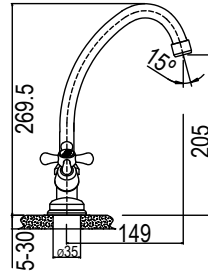

6009660100512