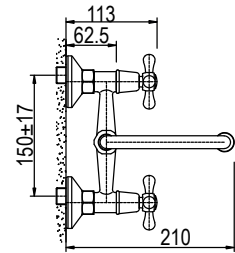

CLASSIC RANGE

COLONIAL BIB TAP SHORT BODY

CODE: 99035SC

6009660100444

COLONIAL BIB TAP WASHING MACHINE 15 X 20MM

CODE: 99035CSW

6009660100451

COLONIAL BIB TAP BATH 20MM

**COLONIAL SINK MIXER
DECK TYPE**

CODE: 99051C

6009660100512

**COLONIAL SINK MIXER
WALL TYPE**

CODE: 99060C

6009660100499

**COLONIAL UNDERTILE
STOP TAP 15MM CXC**

CODE: 99028C

6009660100529

**COLONIAL UNDERTILE
STOP TAP 15MM FXF**

CODE: 99002C

6009660100543

**COLONIAL UNDERTILE
STOP TAP 20MM FXF**

CODE: 99003C

6009660100550