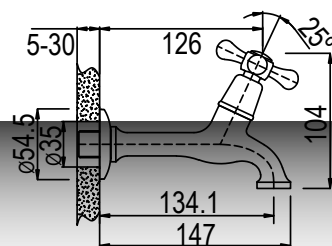

6009660100383

COLONIAL BATH MIXER COMPLETE

CODE: 99016C

6009660100406

COLONIAL BIB TAP EXTENDED BODY

CODE: 99035C

6009660100437

COLONIAL

CLASSIC RANGE

COLONIAL BIB TAP SHORT BODY

CODE: 99035SC

6009660100444

COLONIAL BIB TAP WASHING MACHINE 15 X 20MM

CODE: 99035CSW

6009660100451

COLONIAL BIB TAP BATH 20MM