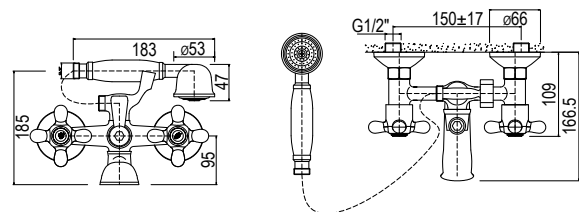

COLONIAL BASIN MIXER SWIVEL SPOUT

CODE: 99010CSP

6009660100345

COLONIAL BASIN PILLAR TAP 15MM ROUNDED

CODE: 99001C

6009660100352

COLONIAL BATH PILLAR TAP 20MM ROUNDED

CODE: 99005C

6009660100383

COLONIAL BATH MIXER COMPLETE

CODE: 99016C

6009660100406

COLONIAL BIB TAP EXTENDED BODY

CODE: 99035C

6009660100437

COLONIAL

CLASSIC RANGE

COLONIAL BIB TAP SHORT BODY

CODE: 99035SC

6009660100444

COLONIAL BIB TAP WASHING MACHINE 15 X 20MM

CODE: 99035CSW

6009660100451

COLONIAL BIB TAP BATH 20MM