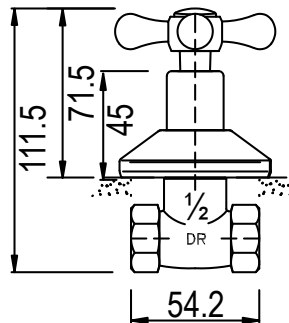

**COLONIAL SINK MIXER
DECK TYPE**

CODE: 99051C

6009660100512

**COLONIAL SINK MIXER
WALL TYPE**

CODE: 99060C

6009660100499

**COLONIAL UNDERTILE
STOP TAP 15MM CXC**

CODE: 99028C

6009660100529

**COLONIAL UNDERTILE
STOP TAP 15MM FXF**

CODE: 99002C

6009660100543

**COLONIAL UNDERTILE
STOP TAP 20MM FXF**

CODE: 99003C

6009660100550