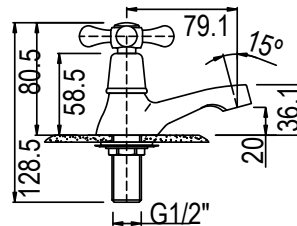

COLONIAL BASIN MIXER SWIVEL SPOUT

CODE: 99010CSP

6009660100345

COLONIAL BASIN PILLAR TAP 15MM ROUNDED

CODE: 99001C

6009660100352

COLONIAL BATH PILLAR TAP 20MM ROUNDED

CODE: 99005C

CLASSIC RANGE

COLONIAL BIB TAP SHORT BODY

CODE: 99035SC

6009660100444

COLONIAL BIB TAP WASHING MACHINE 15 X 20MM

CODE: 99035CSW

6009660100451

COLONIAL BIB TAP BATH 20MM