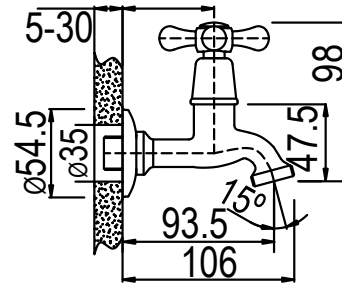

CLASSIC RANGE

COLONIAL BIB TAP SHORT BODY

CODE: 99035SC

6009660100444

COLONIAL BIB TAP WASHING MACHINE 15 X 20MM

CODE: 99035CSW

6009660100451

COLONIAL BIB TAP BATH 20MM