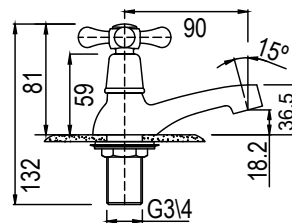

COLONIAL BASIN MIXER SWIVEL SPOUT

CODE: 99010CSP

6009660100345

COLONIAL BASIN PILLAR TAP 15MM ROUNDED

CODE: 99001C

6009660100352

COLONIAL BATH PILLAR TAP 20MM ROUNDED

CODE: 99005C

CLASSIC RANGE

COLONIAL BIB TAP SHORT BODY

CODE: 99035SC

6009660100444

COLONIAL BIB TAP WASHING MACHINE 15 X 20MM

CODE: 99035CSW

6009660100451

COLONIAL BIB TAP BATH 20MM