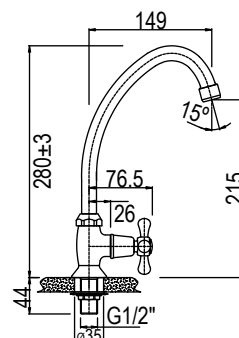

CLASSIC RANGE

COLONIAL BIB TAP SHORT BODY

CODE: 99035SC

6009660100444

COLONIAL BIB TAP WASHING MACHINE 15 X 20MM

CODE: 99035CSW

6009660100451

COLONIAL BIB TAP BATH 20MM

CODE: 99036C

6009660100468

COLONIAL BIDET MIXER WITH POP UP WASTE

CODE: 99012C

6009660105616

COLONIAL PREP BOWL TAP DECK MOUNT

CODE: 991300C

6009660100475