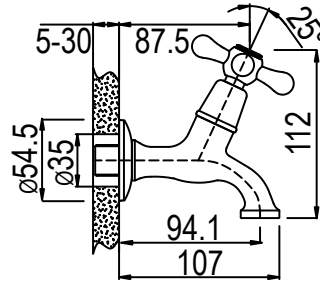

6009660100383

COLONIAL BATH MIXER COMPLETE

CODE: 99016C

6009660100406

COLONIAL BIB TAP EXTENDED BODY

CODE: 99035C

6009660100437

COLONIAL

CLASSIC RANGE

COLONIAL BIB TAP SHORT BODY

CODE: 99035SC

6009660100444

COLONIAL BIB TAP WASHING MACHINE 15 X 20MM

CODE: 99035CSW

6009660100451

COLONIAL BIB TAP BATH 20MM