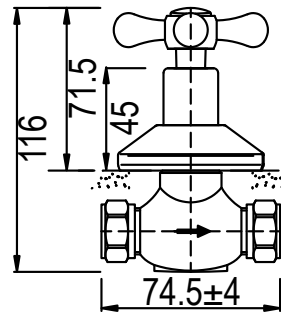

**COLONIAL SINK MIXER
DECK TYPE**

CODE: 99051C

6009660100512

**COLONIAL SINK MIXER
WALL TYPE**

CODE: 99060C

6009660100499

**COLONIAL UNDERTILE
STOP TAP 15MM CXC**

CODE: 99028C

6009660100529

**COLONIAL UNDERTILE
STOP TAP 15MM FXF**

CODE: 99002C

6009660100543

**COLONIAL UNDERTILE
STOP TAP 20MM FXF**

CODE: 99003C

6009660100550