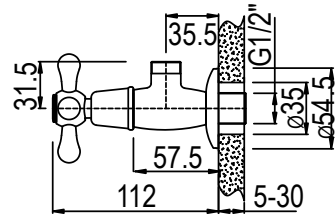

6009660100321