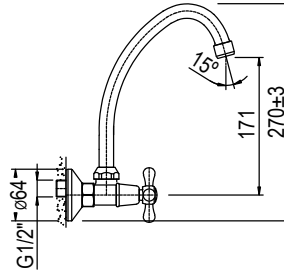

CLASSIC RANGE

COLONIAL BIB TAP SHORT BODY

CODE: 99035SC

6009660100444

COLONIAL BIB TAP WASHING MACHINE 15 X 20MM

CODE: 99035CSW

6009660100451

COLONIAL BIB TAP BATH 20MM

**COLONIAL SINK MIXER
DECK TYPE**

CODE: 99051C

6009660100512

**COLONIAL SINK MIXER
WALL TYPE**

CODE: 99060C

6009660100499

**COLONIAL UNDERTILE
STOP TAP 15MM CXC**

CODE: 99028C

6009660100529

**COLONIAL UNDERTILE
STOP TAP 15MM FXF**

CODE: 99002C

6009660100543

**COLONIAL UNDERTILE
STOP TAP 20MM FXF**

CODE: 99003C

6009660100550