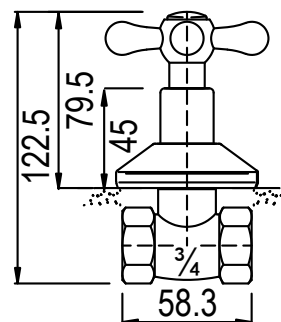

6009660100529

**COLONIAL UNDERTILE
STOP TAP 15MM FXF**

CODE: 99002C

6009660100543

**COLONIAL UNDERTILE
STOP TAP 20MM FXF**

CODE: 99003C

6009660100550