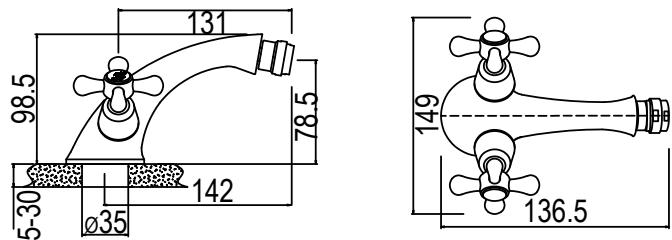

CODE: 99036C

6009660100468

COLONIAL BIDET MIXER WITH POP UP WASTE

CODE: 99012C

6009660105616

COLONIAL PREP BOWL TAP DECK MOUNT

CODE: 991300C

6009660100475