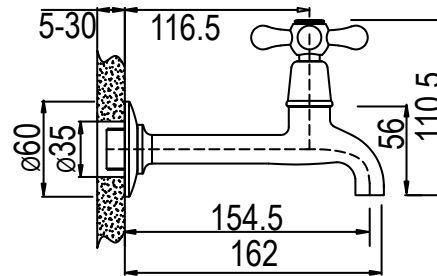

6009660100468