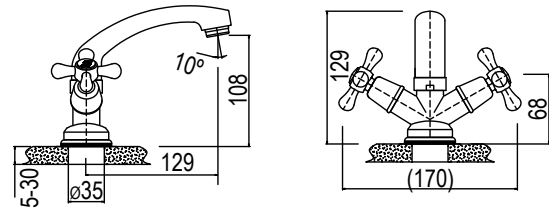

COLONIAL BASIN MIXER SWIVEL SPOUT

CODE: 99010CSP

6009660100345

COLONIAL BASIN PILLAR TAP 15MM ROUNDED

CODE: 99001C

6009660100352

COLONIAL BATH PILLAR TAP 20MM ROUNDED

CODE: 99005C

CLASSIC RANGE

COLONIAL BIB TAP SHORT BODY

CODE: 99035SC

6009660100444

COLONIAL BIB TAP WASHING MACHINE 15 X 20MM

CODE: 99035CSW

6009660100451

COLONIAL BIB TAP BATH 20MM