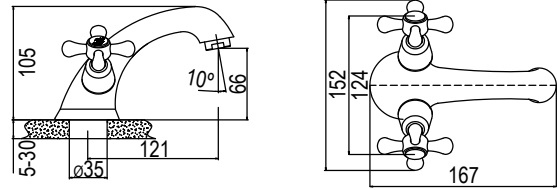

6009660100338