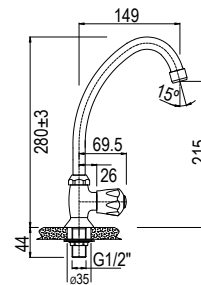

6009660101298