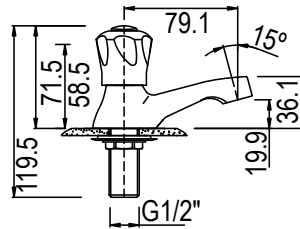

TOMMI METAL BASIN MIXER SWIVEL SPOUT

CODE: 99010TSP

6009660101182

TOMMI METAL BASIN PILLAR TAP 15MM

CODE: 99001T

6009660101199

TOMMI METAL BATH PILLAR TAP 20MM

CODE: 99005T

6009660101212

TOMMI METAL BATH MIXER COMPLETE

CODE: 99016T

6009660101229

TOMMI METAL BIB TAP EXTENDED BODY

CODE: 99035T

6009660101250

Bib Tap Basin 15mm 99035T
Bib Tap Bath 20mm 99036T