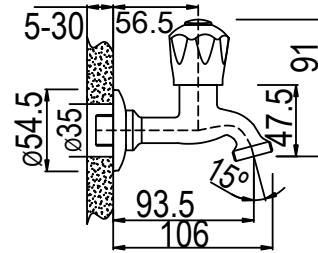

TOMMI METAL

CLASSIC RANGE

TOMMI METAL BIB TAP SHORT BODY

CODE: 99035TS

6009660101267

TOMMI METAL BIB TAP WASHING MACHINE 15 X 20MM

CODE: 99035TSW

6009660101274

TOMMI METAL BIB TAP BATH 20MM

CODE: 99036T

Bib Tap Basin 15mm 99035T
Bib Tap Bath 20mm 99036T

6009660101281

TOMMI METAL BIDET MIXER WITH POP-UP WASTE

CODE: 99012T

6009660106170

TOMMI METAL PREP BOWL TAP DECK MOUNT