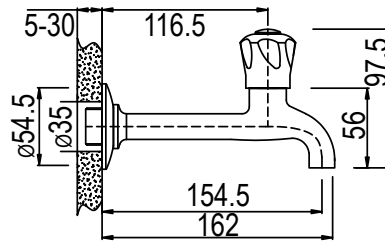

TOMMI METAL

CLASSIC RANGE

TOMMI METAL BIB TAP SHORT BODY

CODE: 99035TS

6009660101267

TOMMI METAL BIB TAP WASHING MACHINE 15 X 20MM

CODE: 99035TSW

6009660101274

TOMMI METAL BIB TAP BATH 20MM

CODE: 99036T

Bib Tap Basin 15mm 99035T
Bib Tap Bath 20mm 99036T

6009660101281

TOMMI METAL BIDET MIXER WITH POP-UP WASTE

CODE: 99012T

6009660106170

TOMMI METAL PREP BOWL TAP DECK MOUNT