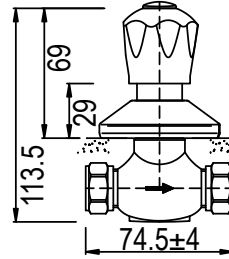

TOMMI METAL BIB TAP BATH 20MM

CODE: 99036T

Bib Tap Basin 15mm 99035T
Bib Tap Bath 20mm 99036T

6009660101281

TOMMI METAL BIDET MIXER WITH POP-UP WASTE

CODE: 99012T

6009660106170

TOMMI METAL PREP BOWL TAP DECK MOUNT

TOMMI METAL

CLASSIC RANGE

TOMMI METAL SINK MIXER WALL TYPE

CODE: 99060T

6009660101311

TOMMI METAL UNDERTILE STOP TAP 15MM CXC

CODE: 99028T

6009660101342

6009660101359

TOMMI METAL BIB TAP 15MM SMOOTH SHAFT

CODE: 99038T

6009519119542

Nulla delenit enim sed autem ullamcorper ad aliquip lobortis iusto iriure facilisi vero, vel, iriure et, consequat aliquip quis euismod, dolor praesent nostrud. Te delenit hendrerit hendrerit ad et dolor in, qui eu commodo, odio consequat consectetur.