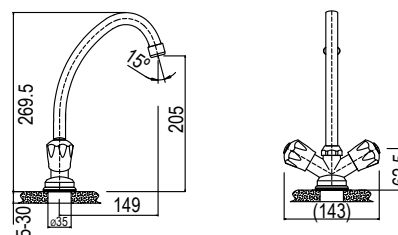

TOMMI METAL BIB TAP BATH 20MM

CODE: 99036T

Bib Tap Basin 15mm 99035T
Bib Tap Bath 20mm 99036T

6009660101281

TOMMI METAL BIDET MIXER WITH POP-UP WASTE

CODE: 99012T

6009660106170

TOMMI METAL PREP BOWL TAP DECK MOUNT

CODE: 991300T

6009660101298

TOMMI METAL SINK MIXER DECK TYPE

CODE: 99051T

6009660101335

Nulla delenit enim sed autem ullamcorper ad aliquip lobortis justo iriure facilisi vero, vel, iriure et, consequat aliquip quis euismod, dolor praesent nostrud. Te delenit hendrerit hendrerit ad et dolor in, qui eu commodo, odio consequat consectetur.