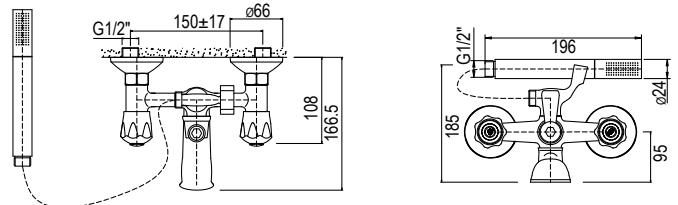

TOMMI METAL

CLASSIC RANGE

TOMMI METAL ANGLE VALVE WITH COVER PLATE

CODE: 992760T

6009660101168

TOMMI METAL BASIN MIXER CAST SPOUT SOLID

CODE: 99010T

6009660101175

TOMMI METAL BASIN MIXER SWIVEL SPOUT

CODE: 99010TSP

6009660101182

TOMMI METAL BASIN PILLAR TAP 15MM

CODE: 99001T

6009660101199

TOMMI METAL BATH PILLAR TAP 20MM

CODE: 99005T

6009660101212

TOMMI METAL BATH MIXER COMPLETE

CODE: 99016T

6009660101229

TOMMI METAL BIB TAP EXTENDED BODY

CODE: 99035T

6009660101250

Bib Tap Basin 15mm 99035T
Bib Tap Bath 20mm 99036T

TOMMI METAL

CLASSIC RANGE

TOMMI METAL BIB TAP SHORT BODY

CODE: 99035TS

6009660101267

TOMMI METAL BIB TAP WASHING MACHINE 15 X 20MM

CODE: 99035TSW

6009660101274