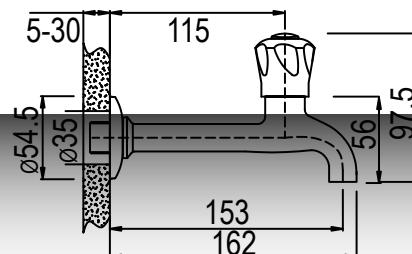

6009660101212

TOMMI METAL BATH MIXER COMPLETE

CODE: 99016T

6009660101229

TOMMI METAL BIB TAP EXTENDED BODY

CODE: 99035T

6009660101250

Bib Tap Basin 15mm 99035T
Bib Tap Bath 20mm 99036T

TOMMI METAL

CLASSIC RANGE

TOMMI METAL BIB TAP SHORT BODY

CODE: 99035TS

6009660101267

TOMMI METAL BIB TAP WASHING MACHINE 15 X 20MM

CODE: 99035TSW

6009660101274