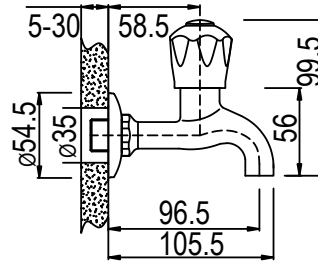

TOMMI METAL BASIN MIXER SWIVEL SPOUT

CODE: 99010TSP

6009660101182

TOMMI METAL BASIN PILLAR TAP 15MM

CODE: 99001T

6009660101199

TOMMI METAL BATH PILLAR TAP 20MM

CODE: 99005T

6009660101212

TOMMI METAL BATH MIXER COMPLETE

CODE: 99016T

6009660101229

TOMMI METAL BIB TAP EXTENDED BODY

CODE: 99035T

6009660101250

Bib Tap Basin 15mm 99035T
Bib Tap Bath 20mm 99036T

TOMMI METAL

CLASSIC RANGE

TOMMI METAL BIB TAP SHORT BODY

CODE: 99035TS

6009660101267

TOMMI METAL BIB TAP WASHING MACHINE 15 X 20MM

CODE: 99035TSW

6009660101274

TOMMI METAL BIB TAP BATH 20MM

CODE: 99036T

Bib Tap Basin 15mm 99035T
Bib Tap Bath 20mm 99036T

6009660101281

TOMMI METAL BIDET MIXER WITH POP-UP WASTE

CODE: 99012T

6009660106170

TOMMI METAL PREP BOWL TAP DECK MOUNT