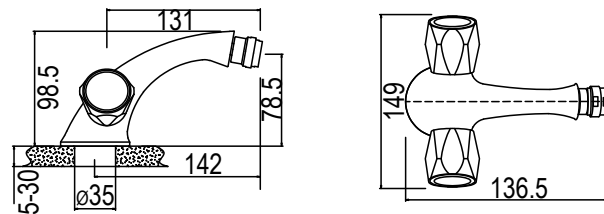

TOMMI METAL BIB TAP BATH 20MM

CODE: 99036T

Bib Tap Basin 15mm 99035T
Bib Tap Bath 20mm 99036T

6009660101281

TOMMI METAL BIDET MIXER WITH POP-UP WASTE

CODE: 99012T

6009660106170

TOMMI METAL PREP BOWL TAP DECK MOUNT