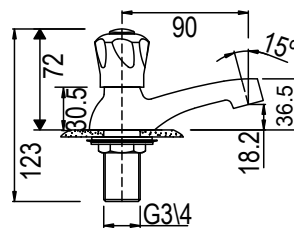

TOMMI METAL BASIN MIXER SWIVEL SPOUT

CODE: 99010TSP

6009660101182

TOMMI METAL BASIN PILLAR TAP 15MM

CODE: 99001T

6009660101199

TOMMI METAL BATH PILLAR TAP 20MM

CODE: 99005T

6009660101212

TOMMI METAL BATH MIXER COMPLETE

CODE: 99016T

6009660101229

TOMMI METAL BIB TAP EXTENDED BODY

CODE: 99035T

6009660101250

Bib Tap Basin 15mm 99035T
Bib Tap Bath 20mm 99036T

TOMMI METAL

CLASSIC RANGE

TOMMI METAL BIB TAP SHORT BODY

CODE: 99035TS

6009660101267

TOMMI METAL BIB TAP WASHING MACHINE 15 X 20MM

CODE: 99035TSW

6009660101274

TOMMI METAL BIB TAP BATH 20MM

CODE: 99036T

Bib Tap Basin 15mm 99035T
Bib Tap Bath 20mm 99036T

6009660101281

TOMMI METAL BIDET MIXER WITH POP-UP WASTE

CODE: 99012T

6009660106170

TOMMI METAL PREP BOWL TAP DECK MOUNT