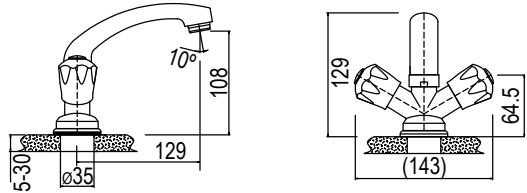

TOMMI METAL

CLASSIC RANGE

TOMMI METAL ANGLE VALVE WITH COVER PLATE

CODE: 992760T

6009660101168

TOMMI METAL BASIN MIXER CAST SPOUT SOLID

CODE: 99010T

6009660101175

TOMMI METAL BASIN MIXER SWIVEL SPOUT

CODE: 99010TSP

6009660101182

TOMMI METAL BASIN PILLAR TAP 15MM

CODE: 99001T

6009660101199

TOMMI METAL BATH PILLAR TAP 20MM

CODE: 99005T

6009660101212

TOMMI METAL BATH MIXER COMPLETE

CODE: 99016T

6009660101229

TOMMI METAL BIB TAP EXTENDED BODY

CODE: 99035T

6009660101250

Bib Tap Basin 15mm 99035T
Bib Tap Bath 20mm 99036T