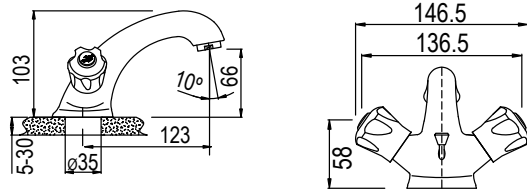

6009660101175