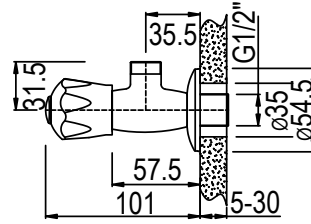

TOMMI METAL

CLASSIC RANGE

TOMMI METAL ANGLE VALVE WITH COVER PLATE

CODE: 992760T

6009660101168

TOMMI METAL BASIN MIXER CAST SPOUT SOLID

CODE: 99010T

6009660101175

TOMMI METAL BASIN MIXER SWIVEL SPOUT

CODE: 99010TSP

6009660101182

TOMMI METAL BASIN PILLAR TAP 15MM

CODE: 99001T

6009660101199

TOMMI METAL BATH PILLAR TAP 20MM

CODE: 99005T

6009660101212

TOMMI METAL BATH MIXER COMPLETE

CODE: 99016T

6009660101229

TOMMI METAL BIB TAP EXTENDED BODY

CODE: 99035T

6009660101250

Bib Tap Basin 15mm 99035T
Bib Tap Bath 20mm 99036T

TOMMI METAL

CLASSIC RANGE

TOMMI METAL BIB TAP SHORT BODY

CODE: 99035TS

6009660101267

TOMMI METAL BIB TAP WASHING MACHINE 15 X 20MM

CODE: 99035TSW

6009660101274