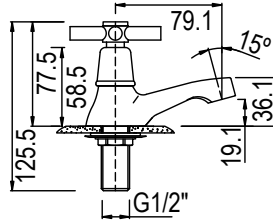

PILANO BASIN MIXER SWIVEL SPOUT

CODE: 99010PSW

6009660129179

PILANO BASIN PILLAR TAP 15MM

CODE: 99001P

6009660129131

PILANO BATH MIXER COMPLETE

CODE: 99016P

6009660129148

PILANO EXTENDED BIB TAP 15MM

CODE: 99035P

6009660129223

PILANO SHORT BIB TAP 15MM

CODE: 99035PS

6009660129230

Bib Tap 15mm x 3/4" Washing Machine Type 99035PSW

PILANO WASHING MACHINE BIB TAP 15X20MM

CODE: 99035PSW

6009660129247

Bidet Mixer with Pop-Up Waste 99012P

PILANO BIDET MIXER

CODE: 99012P

6009660129216

**PILANO PREP
BOWL TAP**