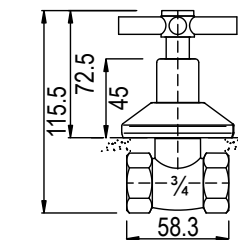

**PILANO UNDERTILE
STOP TAP 15MM CXC**

CODE: 99028P

6009660129209

**PILANO UNDERTILE
STOP TAP 15MM FXF**

CODE: 99002P

6009660129186

**PILANO UNDERTILE
STOP TAP 20MM FXF**

CODE: 99003P

6009660129193

**PILANO ANGLE
VALVE WITH
COVER PLATE**

CODE: 992760P

6009519119610