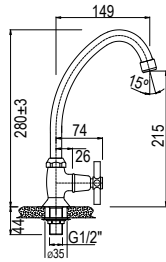

6009660129254