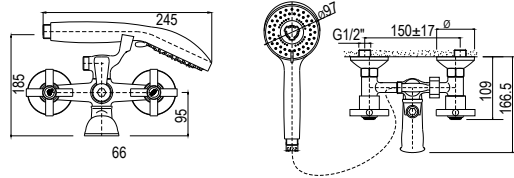

PILANO BASIN MIXER SWIVEL SPOUT

CODE: 99010PSW

6009660129179

PILANO BASIN PILLAR TAP 15MM

CODE: 99001P

6009660129131

PILANO BATH MIXER COMPLETE

CODE: 99016P

6009660129148

PILANO EXTENDED BIB TAP 15MM

CODE: 99035P

6009660129223

PILANO SHORT BIB TAP 15MM

CODE: 99035PS

6009660129230

Bib Tap 15mm x 3/4" Washing Machine Type 99035PSW

PILANO WASHING MACHINE BIB TAP 15X20MM

CODE: 99035PSW

6009660129247

Bidet Mixer with Pop-Up Waste 99012P

PILANO BIDET MIXER

CODE: 99012P

6009660129216

**PILANO PREP
BOWL TAP**