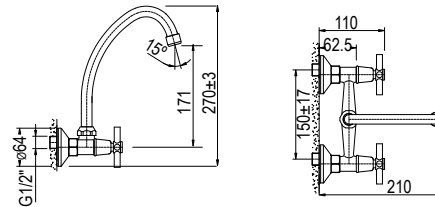

6009660129155