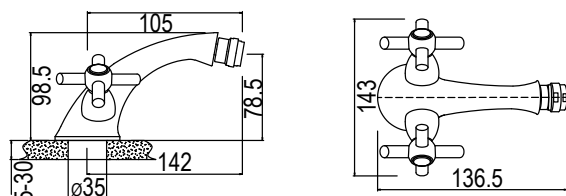

PILANO WASHING MACHINE BIB TAP 15X20MM

CODE: 99035PSW

6009660129247

Bidet Mixer with Pop-Up Waste 99012P

PILANO BIDET MIXER

CODE: 99012P

6009660129216

**PILANO PREP
BOWL TAP**