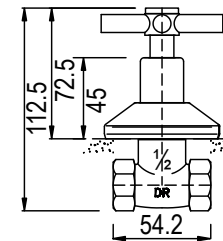

**PILANO UNDERTILE
STOP TAP 15MM CXC**

CODE: 99028P

6009660129209

**PILANO UNDERTILE
STOP TAP 15MM FXF**

CODE: 99002P

6009660129186

**PILANO UNDERTILE
STOP TAP 20MM FXF**

CODE: 99003P

6009660129193

**PILANO ANGLE
VALVE WITH
COVER PLATE**

CODE: 992760P

6009519119610