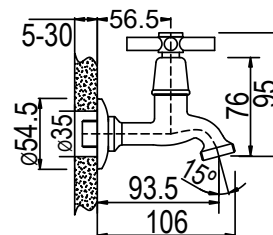

PILANO BASIN MIXER SWIVEL SPOUT

CODE: 99010PSW

6009660129179

PILANO BASIN PILLAR TAP 15MM

CODE: 99001P

6009660129131

PILANO BATH MIXER COMPLETE

CODE: 99016P

6009660129148

PILANO EXTENDED BIB TAP 15MM

CODE: 99035P

6009660129223

PILANO SHORT BIB TAP 15MM

CODE: 99035PS

6009660129230

Bib Tap 15mm x 3/4" Washing Machine Type 99035PSW

PILANO WASHING MACHINE BIB TAP 15X20MM

CODE: 99035PSW

6009660129247

Bidet Mixer with Pop-Up Waste 99012P

PILANO BIDET MIXER

CODE: 99012P

6009660129216

**PILANO PREP
BOWL TAP**