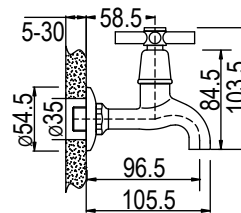

PILANO BASIN MIXER SWIVEL SPOUT

CODE: 99010PSW

6009660129179

PILANO BASIN PILLAR TAP 15MM

CODE: 99001P

6009660129131

PILANO BATH MIXER COMPLETE

CODE: 99016P

6009660129148

PILANO EXTENDED BIB TAP 15MM

CODE: 99035P

6009660129223

PILANO SHORT BIB TAP 15MM

CODE: 99035PS

6009660129230

Bib Tap 15mm x 3/4" Washing Machine Type 99035PSW

PILANO WASHING MACHINE BIB TAP 15X20MM

CODE: 99035PSW

6009660129247

Bidet Mixer with Pop-Up Waste 99012P

PILANO BIDET MIXER

CODE: 99012P

6009660129216

**PILANO PREP
BOWL TAP**

6009660129193

**PILANO ANGLE
VALVE WITH
COVER PLATE**

CODE: 992760P

6009519119610