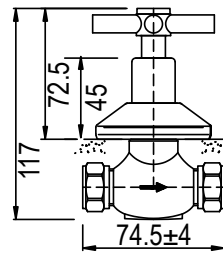

PILANO WASHING MACHINE BIB TAP 15X20MM

CODE: 99035PSW

6009660129247

Bidet Mixer with Pop-Up Waste 99012P

PILANO BIDET MIXER

CODE: 99012P

6009660129216

**PILANO PREP
BOWL TAP**

**PILANO UNDERTILE
STOP TAP 15MM CXC**

CODE: 99028P

6009660129209

**PILANO UNDERTILE
STOP TAP 15MM FXF**

CODE: 99002P

6009660129186

**PILANO UNDERTILE
STOP TAP 20MM FXF**

CODE: 99003P

6009660129193

**PILANO ANGLE
VALVE WITH
COVER PLATE**

CODE: 992760P

6009519119610