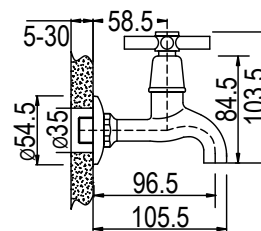

PILANO BASIN MIXER SWIVEL SPOUT

CODE: 99010PSW

6009660129179

PILANO BASIN PILLAR TAP 15MM

CODE: 99001P

6009660129131

PILANO BATH MIXER COMPLETE

CODE: 99016P

6009660129148

PILANO EXTENDED BIB TAP 15MM

CODE: 99035P

6009660129223

PILANO SHORT BIB TAP 15MM

CODE: 99035PS

6009660129230

Bib Tap 15mm x 3/4" Washing Machine Type 99035PSW

PILANO WASHING MACHINE BIB TAP 15X20MM

CODE: 99035PSW

6009660129247

Bidet Mixer with Pop-Up Waste 99012P

PILANO BIDET MIXER

CODE: 99012P

6009660129216

**PILANO PREP
BOWL TAP**

6009660129193

**PILANO ANGLE
VALVE WITH
COVER PLATE**

CODE: 992760P

6009519119610