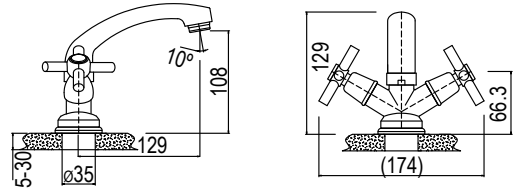

PILANO BASIN MIXER SWIVEL SPOUT

CODE: 99010PSW

6009660129179

PILANO BASIN PILLAR TAP 15MM

CODE: 99001P

6009660129131

PILANO BATH MIXER COMPLETE

CODE: 99016P

6009660129148

PILANO EXTENDED BIB TAP 15MM

CODE: 99035P

6009660129223

PILANO SHORT BIB TAP 15MM

CODE: 99035PS

6009660129230

Bib Tap 15mm x 3/4" Washing Machine Type 99035PSW

PILANO WASHING MACHINE BIB TAP 15X20MM

CODE: 99035PSW

6009660129247

Bidet Mixer with Pop-Up Waste 99012P

PILANO BIDET MIXER

CODE: 99012P

6009660129216

**PILANO PREP
BOWL TAP**

6009660129193

**PILANO ANGLE
VALVE WITH
COVER PLATE**

CODE: 992760P

6009519119610