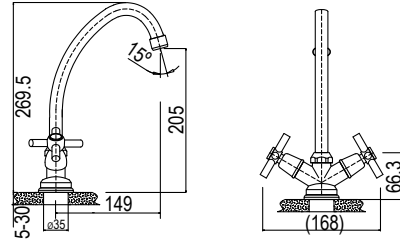

6009660129162