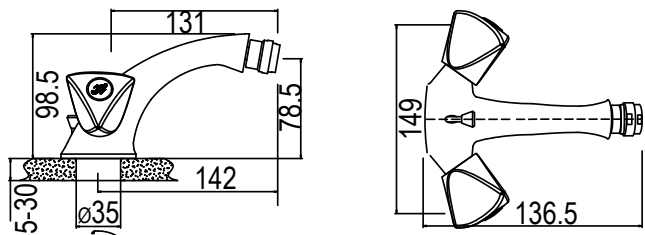

6009660101748

**TOMMI TRENT BIB TAP
EXTENDED BODY**

CODE: 99035TRI

6009660101779

TOMMY TRENT

CLASSIC RANGE

TOMMI TRENT BIB TAP SHORT BODY

CODE: 99035TRIS

6009660101786

TOMMI TRENT BIB TAP WASHING MACHINE 15 X 20MM

CODE: 99035TRISW

6009660101793

TOMMI TRENT BIB TAP BATH 20MM

CODE: 99036TRI

6009660101809

TOMMI TRENT BIDET MIXER WITH POP-UP WASTE

CODE: 99012TRI

6009660106200

TOMMI TRENT ANGLE VALVE WITH COVER PLATE

CODE: 992760TRI

6009660101687

Nulla delenit enim sed autem ullamcorper ad aliquip lobortis justo iriure facilisi vero, vel, iriure et, consequat aliquip quis euismod, dolor praesent nostrud. Te delenit hendrerit hendrerit ad et dolor in, qui eu commodo, odio consequat consectetur.