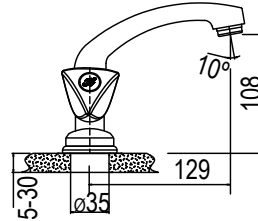

6009660101700