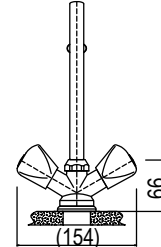

6009660101786

TOMMI TRENT BIB TAP WASHING MACHINE 15 X 20MM

CODE: 99035TRISW

6009660101793

TOMMI TRENT BIB TAP BATH 20MM

CODE: 99036TRI

6009660101809

TOMMI TRENT BIDET MIXER WITH POP-UP WASTE

CODE: 99012TRI

6009660106200

TOMMI TRENT ANGLE VALVE WITH COVER PLATE

CODE: 992760TRI

6009660101687

Nulla delenit enim sed autem ullamcorper ad aliquip lobortis justo iriure facilisi vero, vel, iriure et, consequat aliquip quis euismod, dolor praesent nostrud. Te delenit hendrerit hendrerit ad et dolor in, qui eu commodo, odio consequat consectetur.

TOMMI TRENT

CLASSIC RANGE

TOMMI TRENT PREP BOWL TAP DECK MOUNT

CODE: 991300TRI

6009660101816

TOMMI TRENT SINK MIXER DECK TYPE

CODE: 99051TRI

6009660101854

TOMMI TRENT SINK MIXER WALL TYPE

CODE: 99060TRI

6009660101830

TOMMI TRENT UNDERTILE STOP TAP 15MM CXC

CODE: 99028TRI

6009660101861

TOMMI TRENT UNDERTILE STOP TAP 15MM FXF

CODE: 99002TRI