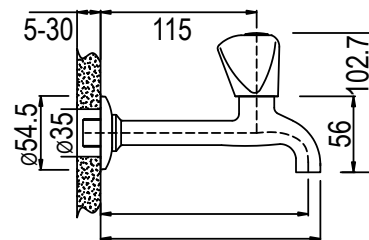

**TOMMI TRENT BASIN
PILLAR TAP 15MM**

CODE: 99001TRI

6009660101717

**TOMMI TRENT BATH
PILLAR TAP 20MM**

CODE: 99005TRI

6009660101731

**TOMMI TRENT BATH
MIXER COMPLETE**

CODE: 99016TRI

6009660101748

**TOMMI TRENT BIB TAP
EXTENDED BODY**

CODE: 99035TRI

6009660101779

TOMMY TRENT

CLASSIC RANGE

TOMMI TRENT BIB TAP SHORT BODY

CODE: 99035TRIS

6009660101786

TOMMI TRENT BIB TAP WASHING MACHINE 15 X 20MM

CODE: 99035TRISW

6009660101793

TOMMI TRENT BIB TAP BATH 20MM

CODE: 99036TRI

6009660101809

TOMMI TRENT BIDET MIXER WITH POP-UP WASTE

CODE: 99012TRI

6009660106200

TOMMI TRENT ANGLE VALVE WITH COVER PLATE

CODE: 992760TRI

6009660101687

Nulla delenit enim sed autem ullamcorper ad aliquip lobortis justo iriure facilisi vero, vel, iriure et, consequat aliquip quis euismod, dolor praesent nostrud. Te delenit hendrerit hendrerit ad et dolor in, qui eu commodo, odio consequat consectetur.