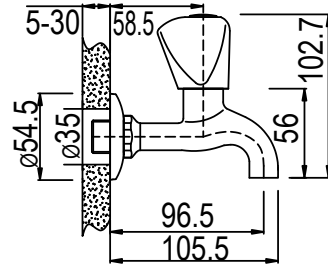

**TOMMI TRENT BASIN
PILLAR TAP 15MM**

CODE: 99001TRI

6009660101717

**TOMMI TRENT BATH
PILLAR TAP 20MM**

CODE: 99005TRI

6009660101731

**TOMMI TRENT BATH
MIXER COMPLETE**

CODE: 99016TRI

6009660101748

**TOMMI TRENT BIB TAP
EXTENDED BODY**

CODE: 99035TRI

6009660101779

TOMMY TRENT

CLASSIC RANGE

TOMMI TRENT BIB TAP SHORT BODY

CODE: 99035TRIS

6009660101786

TOMMI TRENT BIB TAP WASHING MACHINE 15 X 20MM

CODE: 99035TRISW

6009660101793

TOMMI TRENT BIB TAP BATH 20MM

CODE: 99036TRI

6009660101809

TOMMI TRENT BIDET MIXER WITH POP-UP WASTE

CODE: 99012TRI

6009660106200

TOMMI TRENT ANGLE VALVE WITH COVER PLATE

CODE: 992760TRI

6009660101687

Nulla delenit enim sed autem ullamcorper ad aliquip lobortis justo iriure facilisi vero, vel, iriure et, consequat aliquip quis euismod, dolor praesent nostrud. Te delenit hendrerit hendrerit ad et dolor in, qui eu commodo, odio consequat consectetur.