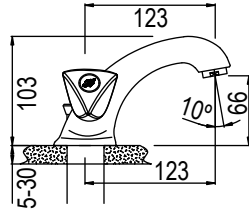

TOMMI TRENT

CONTEMPORARY RANGE

**TOMMI TRENT
BASIN MIXER CAST
SPOUT SOLID**

CODE: 99010TRI

6009660101694

**TOMMI TRENT BASIN
MIXER SWIVEL SPOUT**

CODE: 99010TRISP

6009660101700

**TOMMI TRENT BASIN
PILLAR TAP 15MM**

CODE: 99001TRI

6009660101717

**TOMMI TRENT BATH
PILLAR TAP 20MM**

CODE: 99005TRI

6009660101731

**TOMMI TRENT BATH
MIXER COMPLETE**

CODE: 99016TRI

6009660101748

**TOMMI TRENT BIB TAP
EXTENDED BODY**

CODE: 99035TRI

6009660101779

TOMMY TRENT

CLASSIC RANGE

TOMMI TRENT BIB TAP SHORT BODY

CODE: 99035TRIS

CODE: 99012TRI

6009660106200

TOMMI TRENT ANGLE VALVE WITH COVER PLATE

CODE: 992760TRI

6009660101687

Nulla delenit enim sed autem ullamcorper ad aliquip lobortis justo iriure facilisi vero, vel, iriure et, consequat aliquip quis euismod, dolor praesent nostrud. Te delenit hendrerit hendrerit ad et dolor in, qui eu commodo, odio consequat consectetur.