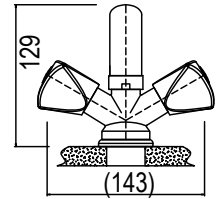

6009660101700