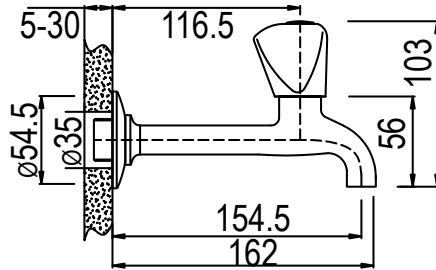

6009660101748

**TOMMI TRENT BIB TAP
EXTENDED BODY**

CODE: 99035TRI

6009660101779

TOMMY TRENT

CLASSIC RANGE

TOMMI TRENT BIB TAP SHORT BODY

CODE: 99035TRIS

6009660101786

TOMMI TRENT BIB TAP WASHING MACHINE 15 X 20MM

CODE: 99035TRISW

6009660101793

TOMMI TRENT BIB TAP BATH 20MM

CODE: 99036TRI

6009660101809

TOMMI TRENT BIDET MIXER WITH POP-UP WASTE

CODE: 99012TRI

6009660106200

TOMMI TRENT ANGLE VALVE WITH COVER PLATE

CODE: 992760TRI

6009660101687

Nulla delenit enim sed autem ullamcorper ad aliquip lobortis justo iriure facilisi vero, vel, iriure et, consequat aliquip quis euismod, dolor praesent nostrud. Te delenit hendrerit hendrerit ad et dolor in, qui eu commodo, odio consequat consectetur.