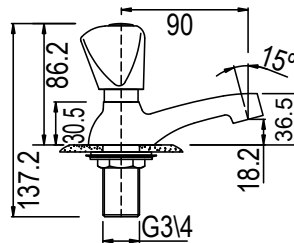

**TOMMI TRENT BASIN
PILLAR TAP 15MM**

CODE: 99001TRI

6009660101717

**TOMMI TRENT BATH
PILLAR TAP 20MM**

CODE: 99005TRI

6009660101731

**TOMMI TRENT BATH
MIXER COMPLETE**

CODE: 99016TRI

6009660101748

**TOMMI TRENT BIB TAP
EXTENDED BODY**

CODE: 99035TRI

6009660101779

TOMMY TRENT

CLASSIC RANGE

TOMMI TRENT BIB TAP SHORT BODY

CODE: 99035TRIS

6009660101786

TOMMI TRENT BIB TAP WASHING MACHINE 15 X 20MM

CODE: 99035TRISW

6009660101793

TOMMI TRENT BIB TAP BATH 20MM

CODE: 99036TRI

6009660101809

TOMMI TRENT BIDET MIXER WITH POP-UP WASTE

CODE: 99012TRI

6009660106200

TOMMI TRENT ANGLE VALVE WITH COVER PLATE

CODE: 992760TRI

6009660101687

Nulla delenit enim sed autem ullamcorper ad aliquip lobortis justo iriure facilisi vero, vel, iriure et, consequat aliquip quis euismod, dolor praesent nostrud. Te delenit hendrerit hendrerit ad et dolor in, qui eu commodo, odio consequat consectetur.