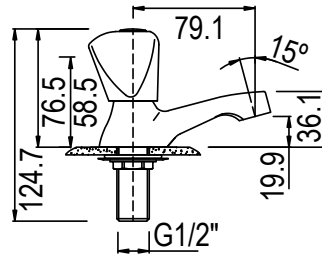

TOMMI TRENT

CONTEMPORARY RANGE

**TOMMI TRENT
BASIN MIXER CAST
SPOUT SOLID**

CODE: 99010TRI

6009660101694

**TOMMI TRENT BASIN
MIXER SWIVEL SPOUT**

CODE: 99010TRISP

6009660101700

**TOMMI TRENT BASIN
PILLAR TAP 15MM**

CODE: 99001TRI

6009660101717

**TOMMI TRENT BATH
PILLAR TAP 20MM**

CODE: 99005TRI

6009660101731

**TOMMI TRENT BATH
MIXER COMPLETE**

CODE: 99016TRI

6009660101748

**TOMMI TRENT BIB TAP
EXTENDED BODY**

CODE: 99035TRI

6009660101779

TOMMY TRENT

CLASSIC RANGE

TOMMI TRENT BIB TAP SHORT BODY

CODE: 99035TRIS

CODE: 99012TRI

6009660106200

TOMMI TRENT ANGLE VALVE WITH COVER PLATE

CODE: 992760TRI

6009660101687

Nulla delenit enim sed autem ullamcorper ad aliquip lobortis justo iriure facilisi vero, vel, iriure et, consequat aliquip quis euismod, dolor praesent nostrud. Te delenit hendrerit hendrerit ad et dolor in, qui eu commodo, odio consequat consectetur.