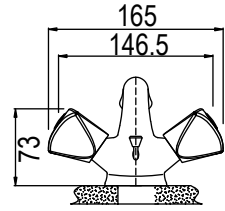

6009660101694