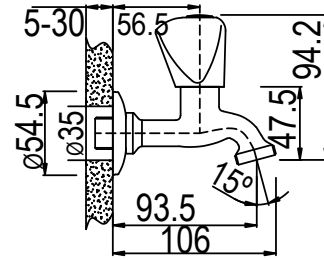

**TOMMI TRENT BASIN
PILLAR TAP 15MM**

CODE: 99001TRI

6009660101717

**TOMMI TRENT BATH
PILLAR TAP 20MM**

CODE: 99005TRI

6009660101731

**TOMMI TRENT BATH
MIXER COMPLETE**

CODE: 99016TRI

6009660101748

**TOMMI TRENT BIB TAP
EXTENDED BODY**

CODE: 99035TRI

6009660101779

TOMMY TRENT

CLASSIC RANGE

TOMMI TRENT BIB TAP SHORT BODY

CODE: 99035TRIS

6009660101786

TOMMI TRENT BIB TAP WASHING MACHINE 15 X 20MM

CODE: 99035TRISW

6009660101793

TOMMI TRENT BIB TAP BATH 20MM

CODE: 99036TRI

6009660101809

TOMMI TRENT BIDET MIXER WITH POP-UP WASTE

CODE: 99012TRI

6009660106200

TOMMI TRENT ANGLE VALVE WITH COVER PLATE

CODE: 992760TRI

6009660101687

Nulla delenit enim sed autem ullamcorper ad aliquip lobortis justo iriure facilisi vero, vel, iriure et, consequat aliquip quis euismod, dolor praesent nostrud. Te delenit hendrerit hendrerit ad et dolor in, qui eu commodo, odio consequat consectetur.