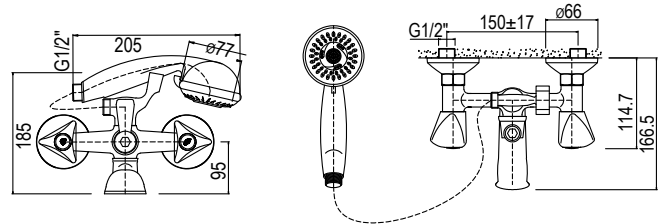

TOMMI TRENT

CONTEMPORARY RANGE

**TOMMI TRENT
BASIN MIXER CAST
SPOUT SOLID**

CODE: 99010TRI

6009660101694

**TOMMI TRENT BASIN
MIXER SWIVEL SPOUT**

CODE: 99010TRISP

6009660101700

**TOMMI TRENT BASIN
PILLAR TAP 15MM**

CODE: 99001TRI

6009660101717

**TOMMI TRENT BATH
PILLAR TAP 20MM**

CODE: 99005TRI

6009660101731

**TOMMI TRENT BATH
MIXER COMPLETE**

CODE: 99016TRI

6009660101748

**TOMMI TRENT BIB TAP
EXTENDED BODY**

CODE: 99035TRI

6009660101779

TOMMY TRENT

CLASSIC RANGE

TOMMI TRENT BIB TAP SHORT BODY

CODE: 99035TRIS

CODE: 99012TRI

6009660106200

TOMMI TRENT ANGLE VALVE WITH COVER PLATE

CODE: 992760TRI

6009660101687

Nulla delenit enim sed autem ullamcorper ad aliquip lobortis justo iriure facilisi vero, vel, iriure et, consequat aliquip quis euismod, dolor praesent nostrud. Te delenit hendrerit hendrerit ad et dolor in, qui eu commodo, odio consequat consectetur.