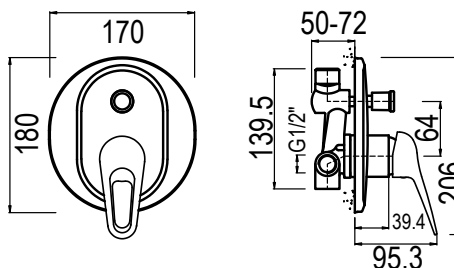

**ASPEN BATH MIXER
WITH HAND SHOWER
HOSE & WALL
BRACKET**

CODE: SL120ASW

6009660100055

**ASPEN BIDET MIXER
WITH POP UP WASTE**

CODE: SL240AS

6009660100086

**ASPEN SHOWER OR
BATH MIXER**

CODE: SL100AS

6009660100093

**ASPEN SHOWER
OR BATH MIXER
WITH DIVERTER**

CODE: SL105AS

6009660100109

Nulla delenit enim sed autem ullamcorper ad aliquip lobortis iusto iriure facilisi vero, vel, iriure et, consequat aliquip quis euismod, dolor praesent nostrud. Te delenit hendrerit hendrerit ad et dolor in, qui eu commodo, odio consequat consectetur.

ASPEN

CONTEMPORARY RANGE

ASPEN SINK MIXER DECK TYPE

CODE: SL300AS

6009660100116

ASPEN SINK MIXER DECK TYPE (350MM LONG SPOUT)

CODE: SL300ASL

6009660124655