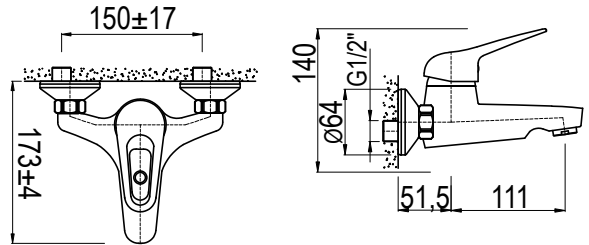

ASPEN

CONTEMPORARY RANGE

**ASPEN BASIN MIXER
STANDARD SHAPE
FLAT TOP NORMAL**

CODE: SL220AS

6009660100000

**ASPEN BASIN MIXER
EXTENDED BODY**

CODE: SL220ASL

6009660121302

**ASPEN BATH MIXER
WITH HAND SHOWER
HOSE & WALL
BRACKET**

CODE: SL120ASW

6009660100055

**ASPEN BIDET MIXER
WITH POP UP WASTE**

CODE: SL240AS

6009660100086

**ASPEN SHOWER OR
BATH MIXER**

CODE: SL100AS

ASPEN

CONTEMPORARY RANGE

ASPEN SINK MIXER DECK TYPE

CODE: SL300AS

6009660100116

ASPEN SINK MIXER DECK TYPE (350MM LONG SPOUT)

CODE: SL300ASL

6009660124655