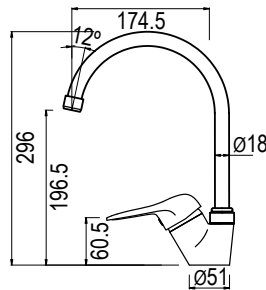

ASPEN

CONTEMPORARY RANGE

ASPEN SINK MIXER DECK TYPE

CODE: SL300AS

6009660100116

ASPEN SINK MIXER DECK TYPE (350MM LONG SPOUT)

CODE: SL300ASL

6009660124655

ASPEN SINK MIXER DECK TYPE (OVERSPOUT)

CODE: SL301AS

6009660128363

ASPEN SINK MIXER WALL TYPE

CODE: SL210AS

6009660100123

ASPEN SINK MIXER WALL TYPE (350MM LONG SPOUT)

CODE: SL210ASL

6009660125942

ASPEN BASIN MIXER SHORT ANGLED BODY

CODE: SL220ASA

6009660100017

Nulla delenit enim sed autem ullamcorper ad aliquip lobortis justo iriure facilisi vero, vel, iriure et, consequat aliquip quis euismod, dolor praesent nostrud. Te delenit hendrerit hendrerit ad et dolor in, qui eu commodo, odio consequat consectetur.