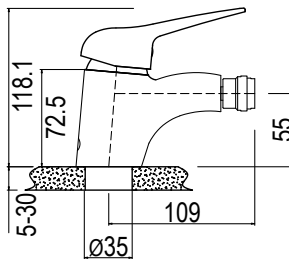

**ASPEN BATH MIXER
WITH HAND SHOWER
HOSE & WALL
BRACKET**

CODE: SL120ASW

6009660100055

**ASPEN BIDET MIXER
WITH POP UP WASTE**

CODE: SL240AS

6009660100086

**ASPEN SHOWER OR
BATH MIXER**

CODE: SL100AS

6009660100093

**ASPEN SHOWER
OR BATH MIXER
WITH DIVERTER**

CODE: SL105AS

6009660100109

Nulla delenit enim sed autem ullamcorper ad aliquip lobortis iusto iriure facilisi vero, vel, iriure et, consequat aliquip quis euismod, dolor praesent nostrud. Te delenit hendrerit hendrerit ad et dolor in, qui eu commodo, odio consequat consectetur.