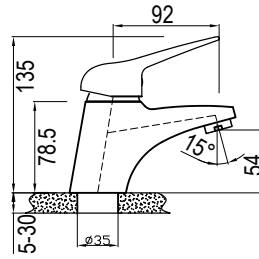

ASPEN

CONTEMPORARY RANGE

**ASPEN BASIN MIXER
STANDARD SHAPE
FLAT TOP NORMAL**

CODE: SL220AS

6009660100000

**ASPEN BASIN MIXER
EXTENDED BODY**

CODE: SL220ASL

6009660121302