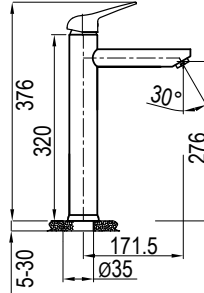

ASPEN

CONTEMPORARY RANGE

**ASPEN BASIN MIXER
STANDARD SHAPE
FLAT TOP NORMAL**

CODE: SL220AS

6009660100000

**ASPEN BASIN MIXER
EXTENDED BODY**

CODE: SL220ASL

6009660121302