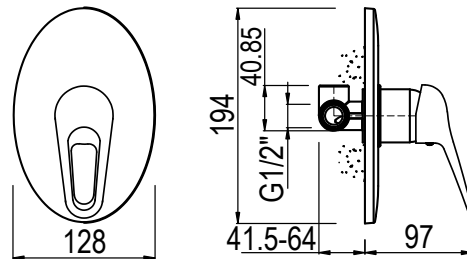

**ASPEN BATH MIXER
WITH HAND SHOWER
HOSE & WALL
BRACKET**

CODE: SL120ASW

6009660100055

**ASPEN BIDET MIXER
WITH POP UP WASTE**

CODE: SL240AS

6009660100086

**ASPEN SHOWER OR
BATH MIXER**

CODE: SL100AS

6009660100093

**ASPEN SHOWER
OR BATH MIXER
WITH DIVERTER**

CODE: SL105AS

6009660100109

Nulla delenit enim sed autem ullamcorper ad aliquip lobortis iusto iriure facilisi vero, vel, iriure et, consequat aliquip quis euismod, dolor praesent nostrud. Te delenit hendrerit hendrerit ad et dolor in, qui eu commodo, odio consequat consectetur.

ASPEN

CONTEMPORARY RANGE

ASPEN SINK MIXER DECK TYPE

CODE: SL300AS

6009660100116

ASPEN SINK MIXER DECK TYPE (350MM LONG SPOUT)

CODE: SL300ASL

6009660124655