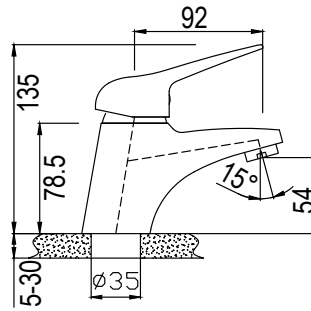

**BONN BASIN MIXER  
STANDARD SHAPE  
FLAT TOP NORMAL**

CODE: SL220B

6009660106521

**BONN BASIN MIXER  
EXTENDED BODY**

CODE: SL220BL

6009660125140

**BONN BATH MIXER  
WITH H/SHOWER.  
HOSE & WALL  
BRACKET**

CODE: SL120BW

6009660106576

**BONN BIDET MIXER  
WITH POP UP WASTE**

CODE: SL240B

6009660106606

**BONN SHOWER  
OR BATH MIXER**

CODE: SL100B

6009660106613

## BONN SHOWER OR BATH MIXER WITH DIVERTER

CODE: SL105B

6009660106620