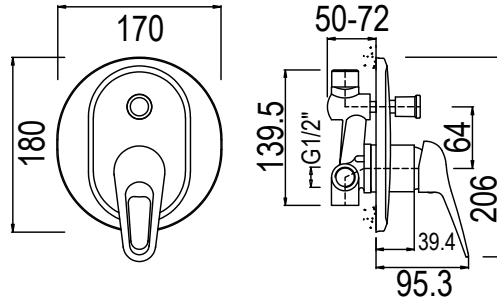

6009660106620