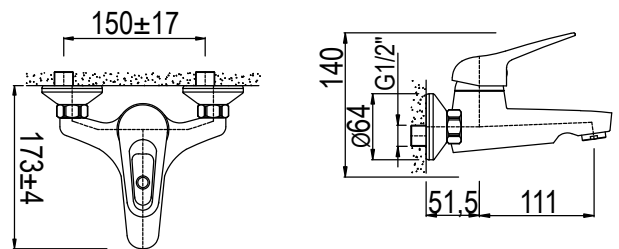

**BONN BASIN MIXER  
STANDARD SHAPE  
FLAT TOP NORMAL**

CODE: SL220B

6009660106521

**BONN BASIN MIXER  
EXTENDED BODY**

CODE: SL220BL

6009660125140

**BONN BATH MIXER  
WITH H/SHOWER.  
HOSE & WALL  
BRACKET**

CODE: SL120BW

6009660106576

**BONN BIDET MIXER  
WITH POP UP WASTE**

CODE: SL240B

6009660106606

**BONN SHOWER  
OR BATH MIXER**

CODE: SL100B

6009660106613

## BONN SHOWER OR BATH MIXER WITH DIVERTER

CODE: SL105B

6009660106620