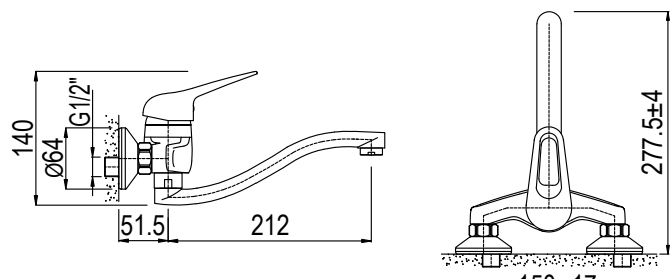

BONN SINK MIXER WALL TYPE

CODE: SL210B

6009660106644

Nulla delenit enim sed autem ullamcorper ad aliquip lobortis justo iriure facilisi vero, vel, iriure et, consequat aliquip quis euismod, dolor praesent nostrud. Te delenit hendrerit hendrerit ad et dolor in, qui eu commodo, odio consequat consectetur.