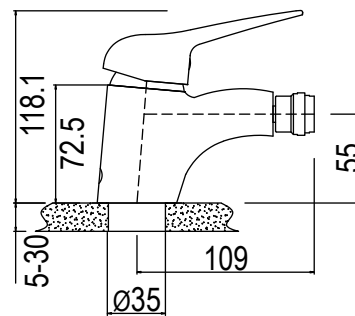

**BONN BASIN MIXER  
STANDARD SHAPE  
FLAT TOP NORMAL**

CODE: SL220B

6009660106521

**BONN BASIN MIXER  
EXTENDED BODY**

CODE: SL220BL

6009660125140

**BONN BATH MIXER  
WITH H/SHOWER.  
HOSE & WALL  
BRACKET**

CODE: SL120BW

6009660106576

**BONN BIDET MIXER  
WITH POP UP WASTE**

CODE: SL240B

6009660106606

**BONN SHOWER  
OR BATH MIXER**

CODE: SL100B

6009660106613

## BONN SHOWER OR BATH MIXER WITH DIVERTER

CODE: SL105B

6009660106620