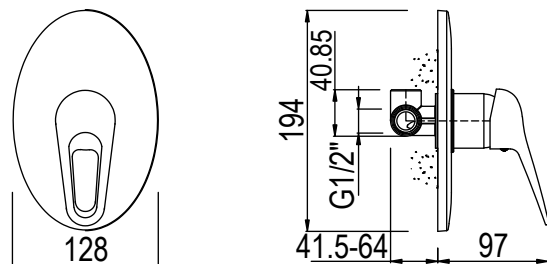

**BONN BASIN MIXER  
STANDARD SHAPE  
FLAT TOP NORMAL**

CODE: SL220B

6009660106521

**BONN BASIN MIXER  
EXTENDED BODY**

CODE: SL220BL

6009660125140

**BONN BATH MIXER  
WITH H/SHOWER.  
HOSE & WALL  
BRACKET**

CODE: SL120BW

6009660106576

**BONN BIDET MIXER  
WITH POP UP WASTE**

CODE: SL240B

6009660106606

**BONN SHOWER  
OR BATH MIXER**

CODE: SL100B

6009660106613