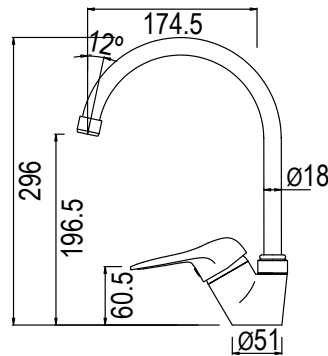

6009660130656