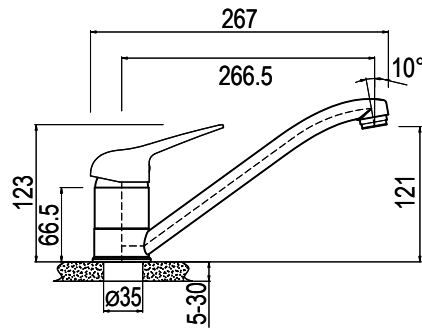

BONN SINK MIXER DECK TYPE

CODE: SL300B

6009660106637