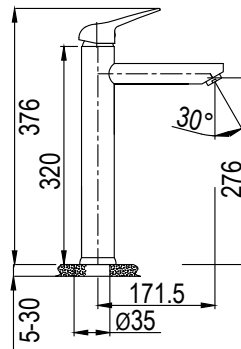

**BONN BASIN MIXER  
STANDARD SHAPE  
FLAT TOP NORMAL**

CODE: SL220B

6009660106521

**BONN BASIN MIXER  
EXTENDED BODY**

CODE: SL220BL

6009660125140

**BONN BATH MIXER  
WITH H/SHOWER.  
HOSE & WALL  
BRACKET**