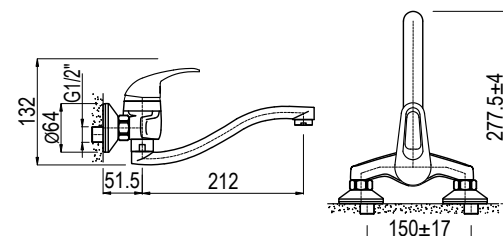

BRILLIANT SINK MIXER WALL TYPE

CODE: SL210BR