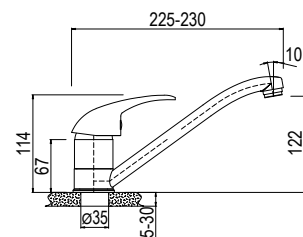

6009660125881