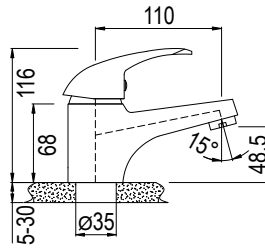

BRILLIANT

CONTEMPORARY RANGE

BRILLIANT BASIN MIXER

CODE: SL220BR

6009660125867

BRILLIANT BATH MIXER WITH H/SHOWER, HOSE & WALL BRACKET

CODE: SL120BRW

6009660125911

BRILLIANT BIDET MIXER WITH POP UP WASTE

CODE: SL240BR

6009660125874

BRILLIANT SHOWER OR BATH MIXER

CODE: SL100BR

6009660125928

BRILLIANT SHOWER OR BATH MIXER WITH DIVERTER

CODE: SL105BR