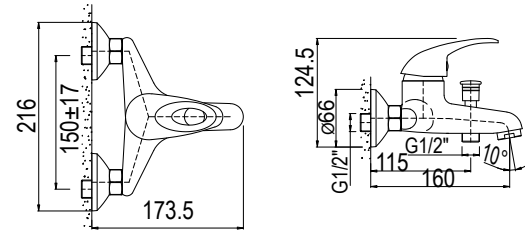

BRILLIANT

CONTEMPORARY RANGE

BRILLIANT BASIN MIXER

CODE: SL220BR

6009660125867

BRILLIANT BATH MIXER WITH H/SHOWER, HOSE & WALL BRACKET

CODE: SL120BRW

6009660125911

BRILLIANT BIDET MIXER WITH POP UP WASTE

CODE: SL240BR

6009660125874

BRILLIANT SHOWER OR BATH MIXER

CODE: SL100BR

6009660125928

BRILLIANT SHOWER OR BATH MIXER WITH DIVERTER

CODE: SL105BR