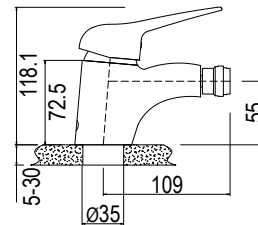

BRILLIANT

CONTEMPORARY RANGE

BRILLIANT BASIN MIXER

CODE: SL220BR

6009660125867

BRILLIANT BATH MIXER WITH H/SHOWER, HOSE & WALL BRACKET

CODE: SL120BRW

6009660125911

BRILLIANT BIDET MIXER WITH POP UP WASTE

CODE: SL240BR

6009660125874

BRILLIANT SHOWER OR BATH MIXER

CODE: SL100BR

6009660125928

BRILLIANT SHOWER OR BATH MIXER WITH DIVERTER

CODE: SL105BR