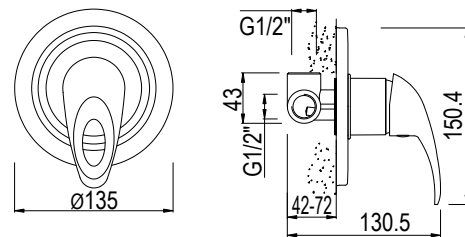

BRILLIANT BIDET MIXER WITH POP UP WASTE

CODE: SL240BR

6009660125874

BRILLIANT SHOWER OR BATH MIXER

CODE: SL100BR

6009660125928

BRILLIANT SHOWER OR BATH MIXER WITH DIVERTER

CODE: SL105BR