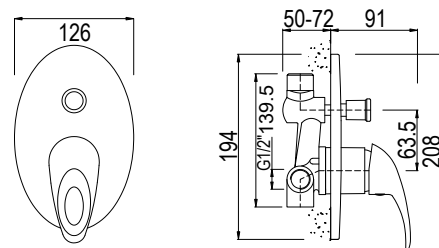

BRILLIANT BIDET MIXER WITH POP UP WASTE

CODE: SL240BR

6009660125874

BRILLIANT SHOWER OR BATH MIXER

CODE: SL100BR

6009660125928

BRILLIANT SHOWER OR BATH MIXER WITH DIVERTER

CODE: SL105BR