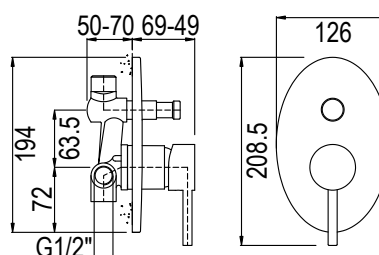

6009660125072