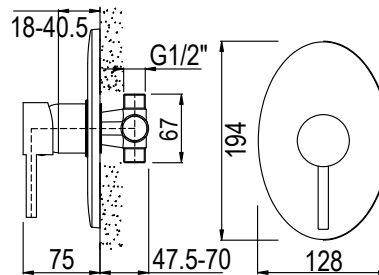

6009660125041

**CHIC BIDET MIXER WITH POP UP WASTE**

CODE: SL240CH

6009660125058

**CHIC SHOWER OR BATH MIXER**

CODE: SL100CH

6009660125065

**CHIC SHOWER OR BATH MIXER WITH DIVERTER**