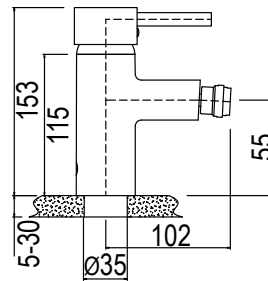

**CHIC BASIN MIXER**

CODE: SL220CH

6009660125003

**CHIC BASIN MIXER EXTENDED BODY**

CODE: SL220CHL

6009660125034

**CHIC BATH MIXER WITH H/SHOWERS, HOSE & WALL BRACKET**

CODE: SL120CHW

6009660125041

**CHIC BIDET MIXER WITH POP UP WASTE**

CODE: SL240CH

6009660125058

**CHIC SHOWER OR BATH MIXER**

CODE: SL100CH

6009660125065

**CHIC SHOWER OR BATH MIXER WITH DIVERTER**