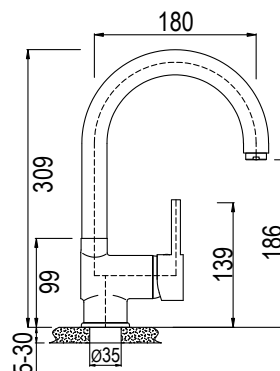

6009660125089