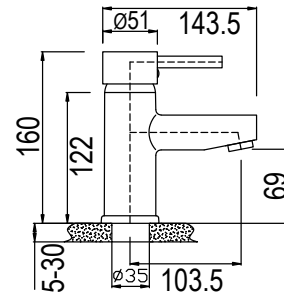

**CHIC BASIN MIXER**

CODE: SL220CH

6009660125003

**CHIC BASIN MIXER EXTENDED BODY**

CODE: SL220CHL

6009660125034

**CHIC BATH MIXER WITH H/SHOWERS, HOSE & WALL BRACKET**

CODE: SL120CHW