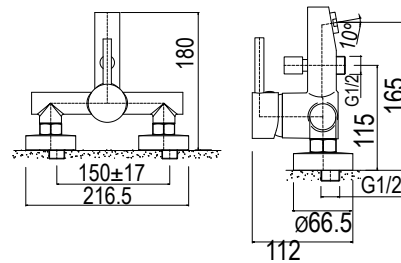

**CHIC BASIN MIXER**

CODE: SL220CH

6009660125003

**CHIC BASIN MIXER EXTENDED BODY**

CODE: SL220CHL

6009660125034

**CHIC BATH MIXER WITH H/SHOWERS, HOSE & WALL BRACKET**

CODE: SL120CHW

6009660125041

**CHIC BIDET MIXER WITH POP UP WASTE**

CODE: SL240CH

6009660125058

**CHIC SHOWER OR BATH MIXER**

CODE: SL100CH

6009660125065

**CHIC SHOWER OR BATH MIXER WITH DIVERTER**