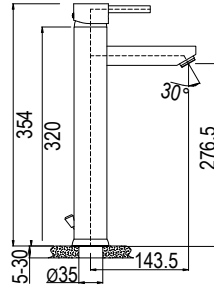

**CHIC BASIN MIXER**

CODE: SL220CH

6009660125003

**CHIC BASIN MIXER EXTENDED BODY**

CODE: SL220CHL

6009660125034

**CHIC BATH MIXER WITH H/SHOWERS, HOSE & WALL BRACKET**

CODE: SL120CHW