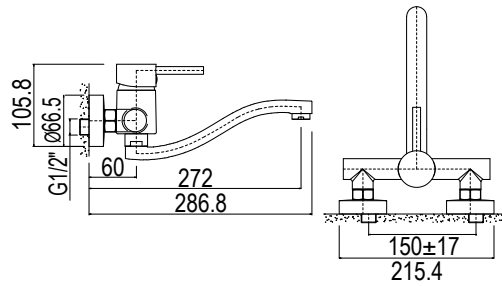

CHIC SINK MIXER DECK TYPE (UNDERSPOUT)

CODE: SL300CH

6009519119405

CHIC SINK MIXER WALL TYPE

CODE: SL210CH