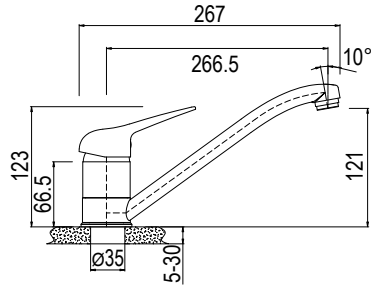

CODE: SL105SAS

6009660100260

SASSY

CONTEMPORARY RANGE

SASSY SINK MIXER DECK TYPE

CODE: SL300SAS

6009660100277

SASSY SINK MIXER DECK TYPE (LONG SPOUT)

SASSY SINK MIXER WALL TYPE (350MM LONG SPOUT)

CODE: SL210SASL

6009660127724

SASSY SHAMPOO MIXER WITH RETRACTABLE H/SHOWER

CODE: SL330SAS

6009660100314

Nulla delenit enim sed autem ullamcorper ad aliquip lobortis justo iriure facilisi vero, vel, iriure et, consequat aliquip quis euismod, dolor praesent nostrud. Te delenit hendrerit hendrerit ad et dolor in, qui eu commodo, odio consequat consectetur.