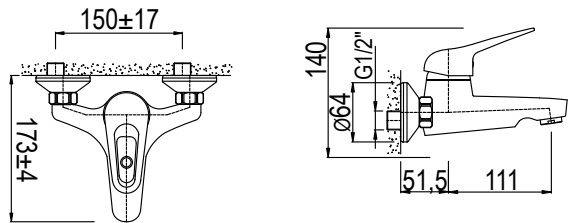

**SASSY BASIN MIXER
STANDARD SHAPE
FLAT TOP NORMAL**

CODE: SL220SAS

6009660100161

**SASSY BASIN MIXER
EXTENDED BODY**

CODE: SL220SASL

6009660125126

**SASSY BATH MIXER
WITH H/SHOWER.
HOSE & WALL
BRACKET**

CODE: SL120SASW

6009660100215

**SASSY BIDET MIXER
WITH POP UP WASTE**

CODE: SL240SAS

6009660100246

**SASSY SHOWER
OR BATH MIXER**

CODE: SL100SAS

6009660100253

**SASSY SHOWER
OR BATH MIXER
WITH DIVERTER**

CODE: SL105SAS

6009660100260

SASSY

CONTEMPORARY RANGE

SASSY SINK MIXER DECK TYPE

CODE: SL300SAS

6009660100277

SASSY SINK MIXER DECK TYPE (LONG SPOUT)

SASSY SINK MIXER WALL TYPE (350MM LONG SPOUT)

CODE: SL210SASL

6009660127724

SASSY SHAMPOO MIXER WITH RETRACTABLE H/SHOWER

CODE: SL330SAS

6009660100314

Nulla delenit enim sed autem ullamcorper ad aliquip lobortis justo iriure facilisi vero, vel, iriure et, consequat aliquip quis euismod, dolor praesent nostrud. Te delenit hendrerit hendrerit ad et dolor in, qui eu commodo, odio consequat consectetur.