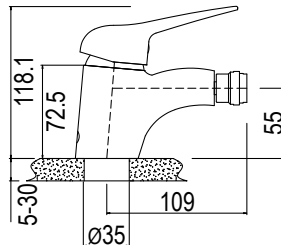

**SASSY BASIN MIXER
STANDARD SHAPE
FLAT TOP NORMAL**

CODE: SL220SAS

6009660100161

**SASSY BASIN MIXER
EXTENDED BODY**

CODE: SL220SASL

6009660125126

**SASSY BATH MIXER
WITH H/SHOWER.
HOSE & WALL
BRACKET**

CODE: SL120SASW

6009660100215

**SASSY BIDET MIXER
WITH POP UP WASTE**

CODE: SL240SAS

6009660100246

**SASSY SHOWER
OR BATH MIXER**

CODE: SL100SAS

6009660100253

**SASSY SHOWER
OR BATH MIXER
WITH DIVERTER**

SASSY SINK MIXER WALL TYPE (350MM LONG SPOUT)

CODE: SL210SASL

6009660127724

SASSY SHAMPOO MIXER WITH RETRACTABLE H/SHOWER

CODE: SL330SAS

6009660100314

Nulla delenit enim sed autem ullamcorper ad aliquip lobortis justo iriure facilisi vero, vel, iriure et, consequat aliquip quis euismod, dolor praesent nostrud. Te delenit hendrerit hendrerit ad et dolor in, qui eu commodo, odio consequat consectetur.