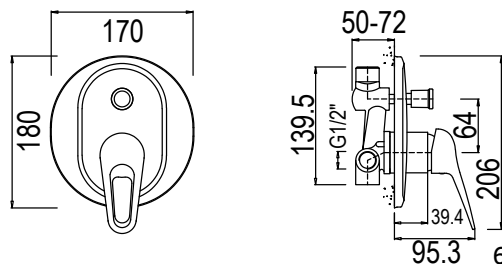

6009660100260