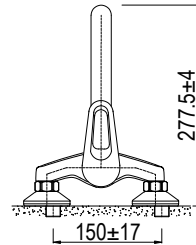

**SASSY BASIN MIXER
STANDARD SHAPE
FLAT TOP NORMAL**

CODE: SL220SAS

6009660100161

**SASSY BASIN MIXER
EXTENDED BODY**

CODE: SL220SASL

6009660125126

**SASSY BATH MIXER
WITH H/SHOWER.
HOSE & WALL
BRACKET**

CODE: SL120SASW

CODE: SL300SASL

6009660124686

SASSY SINK MIXER DECK TYPE (OVERSPOUT)

CODE: SL301SSAS

6009660130625

SASSY SINK MIXER WALL TYPE

CODE: SL210SAS

6009660100284

SASSY SINK MIXER WALL TYPE (350MM LONG SPOUT)

CODE: SL210SASL

6009660127724

SASSY SHAMPOO MIXER WITH RETRACTABLE H/SHOWER

CODE: SL330SAS

6009660100314

Nulla delenit enim sed autem ullamcorper ad aliquip lobortis justo iriure facilisi vero, vel, iriure et, consequat aliquip quis euismod, dolor praesent nostrud. Te delenit hendrerit hendrerit ad et dolor in, qui eu commodo, odio consequat consectetur.