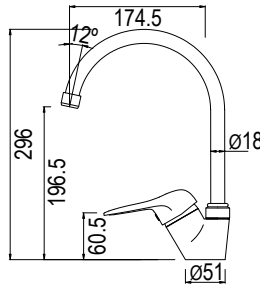

6009660130625