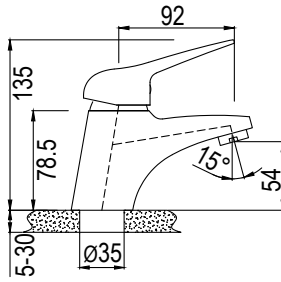

**SASSY BASIN MIXER
STANDARD SHAPE
FLAT TOP NORMAL**

CODE: SL220SAS

6009660100161

**SASSY BASIN MIXER
EXTENDED BODY**

CODE: SL220SASL

6009660125126

**SASSY BATH MIXER
WITH H/SHOWER.
HOSE & WALL
BRACKET**

CODE: SL120SASW

6009660100215

**SASSY BIDET MIXER
WITH POP UP WASTE**

CODE: SL240SAS

6009660100246

**SASSY SHOWER
OR BATH MIXER**

CODE: SL100SAS

6009660100253

**SASSY SHOWER
OR BATH MIXER
WITH DIVERTER**

SASSY SINK MIXER WALL TYPE (350MM LONG SPOUT)

CODE: SL210SASL

6009660127724

SASSY SHAMPOO MIXER WITH RETRACTABLE H/SHOWER

CODE: SL330SAS

6009660100314

Nulla delenit enim sed autem ullamcorper ad aliquip lobortis justo iriure facilisi vero, vel, iriure et, consequat aliquip quis euismod, dolor praesent nostrud. Te delenit hendrerit hendrerit ad et dolor in, qui eu commodo, odio consequat consectetur.