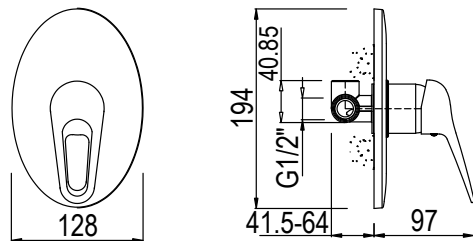

**SASSY BASIN MIXER
STANDARD SHAPE
FLAT TOP NORMAL**

CODE: SL220SAS

6009660100161

**SASSY BASIN MIXER
EXTENDED BODY**

CODE: SL220SASL

6009660125126

**SASSY BATH MIXER
WITH H/SHOWER.
HOSE & WALL
BRACKET**

CODE: SL120SASW

6009660100215

**SASSY BIDET MIXER
WITH POP UP WASTE**

CODE: SL240SAS

6009660100246

**SASSY SHOWER
OR BATH MIXER**

CODE: SL100SAS

6009660100253

**SASSY SHOWER
OR BATH MIXER
WITH DIVERTER**

CODE: SL105SAS

6009660100260

SASSY

CONTEMPORARY RANGE

SASSY SINK MIXER DECK TYPE

CODE: SL300SAS

6009660100277

SASSY SINK MIXER DECK TYPE (LONG SPOUT)

SASSY SINK MIXER WALL TYPE (350MM LONG SPOUT)

CODE: SL210SASL

6009660127724

SASSY SHAMPOO MIXER WITH RETRACTABLE H/SHOWER

CODE: SL330SAS

6009660100314

Nulla delenit enim sed autem ullamcorper ad aliquip lobortis justo iriure facilisi vero, vel, iriure et, consequat aliquip quis euismod, dolor praesent nostrud. Te delenit hendrerit hendrerit ad et dolor in, qui eu commodo, odio consequat consectetur.