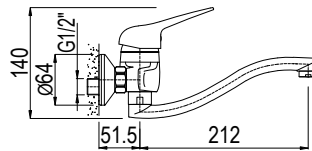

CODE: SL300SASL

6009660124686

SASSY SINK MIXER DECK TYPE (OVERSPOUT)

CODE: SL301SSAS

6009660130625

SASSY SINK MIXER WALL TYPE

CODE: SL210SAS

6009660100284

SASSY SINK MIXER WALL TYPE (350MM LONG SPOUT)

CODE: SL210SASL

6009660127724

SASSY SHAMPOO MIXER WITH RETRACTABLE H/SHOWER

CODE: SL330SAS

6009660100314

Nulla delenit enim sed autem ullamcorper ad aliquip lobortis justo iriure facilisi vero, vel, iriure et, consequat aliquip quis euismod, dolor praesent nostrud. Te delenit hendrerit hendrerit ad et dolor in, qui eu commodo, odio consequat consectetur.