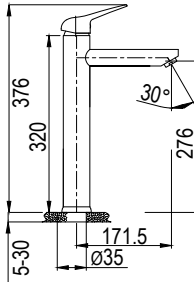

**SASSY BASIN MIXER
STANDARD SHAPE
FLAT TOP NORMAL**

CODE: SL220SAS

6009660100161

**SASSY BASIN MIXER
EXTENDED BODY**

CODE: SL220SASL

6009660125126

**SASSY BATH MIXER
WITH H/SHOWER.
HOSE & WALL
BRACKET**

CODE: SL120SASW

SASSY SINK MIXER WALL TYPE (350MM LONG SPOUT)

CODE: SL210SASL

6009660127724

SASSY SHAMPOO MIXER WITH RETRACTABLE H/SHOWER

CODE: SL330SAS

6009660100314

Nulla delenit enim sed autem ullamcorper ad aliquip lobortis justo iriure facilisi vero, vel, iriure et, consequat aliquip quis euismod, dolor praesent nostrud. Te delenit hendrerit hendrerit ad et dolor in, qui eu commodo, odio consequat consectetur.