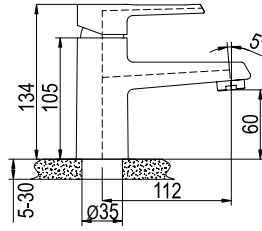

6009519115780