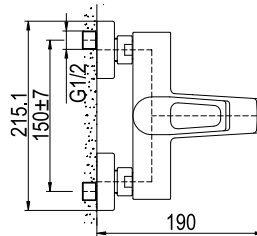

## CENTINEL BATH MIXER C/W H/SHOWER HOSE & W/BRACKET

CODE: SL120CEW

6009519115797