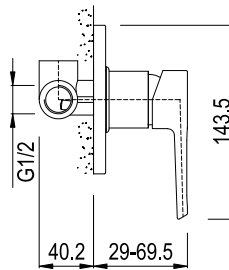

6009519115827