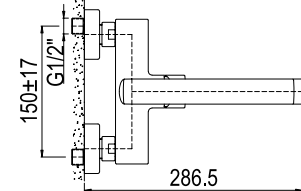

6009519115810