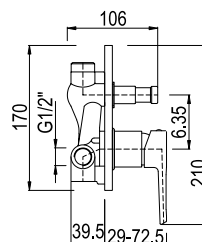

6009519115834

Nulla delenit enim sed autem ullamcorper ad aliquip lobortis justo iriure facilisi vero, vel, iriure et, consequat aliquip quis euismod, dolor praesent nostrud. Te delenit hendrerit hendrerit ad et dolor in, qui eu commodo, odio consequat consectetur.