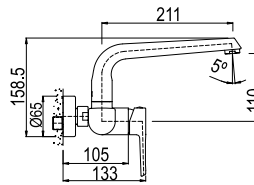

6009519115810