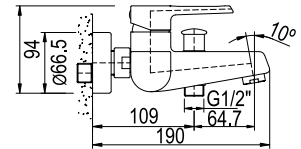

## CENTINEL BATH MIXER C/W H/SHOWER HOSE & W/BRACKET

CODE: SL120CEW

6009519115797