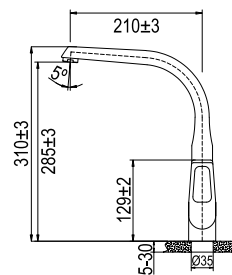

6009519115803