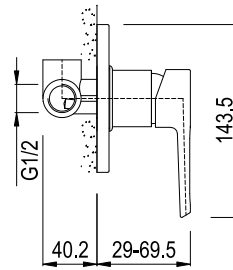

6009519115766