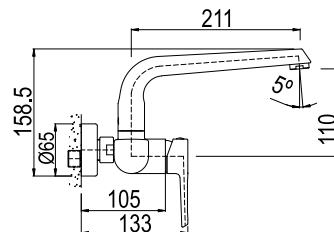

6009519115759