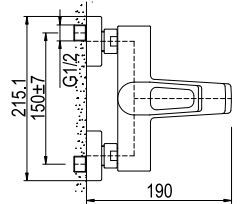

## EREBUS BASIN MIXER

CODE: SL220ER

6009519115728

## EREBUS BATH MIXER C/W H/SHOWER HOSE & W/BRACKET

CODE: SL120ERW

6009519115735