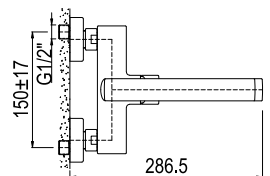

6009519115759