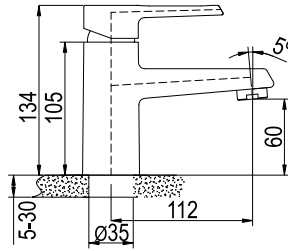

6009519115728