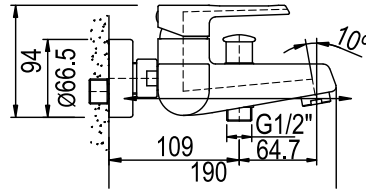

## EREBUS BASIN MIXER

CODE: SL220ER

6009519115728

## EREBUS BATH MIXER C/W H/SHOWER HOSE & W/BRACKET

CODE: SL120ERW

6009519115735