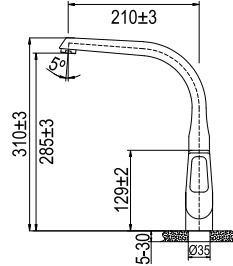

6009519119412