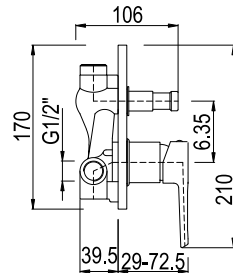

6009519115773