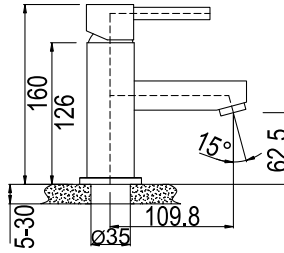

STATUTE SQUARE

DESIGN RANGE

**STATUTE SQUARE
BASIN MIXER FIXED
SPOUT SL220ST**

CODE: SL220ST

6009660125782

**STATUTE SQUARE
BASIN MIXER
SWIVEL SPOUT**

CODE: SL220STSP

6009519106481

**STATUTE SQUARE
BASIN MIXER LONG
BODY CAST**

CODE: SL220STL

6009660125799

**STATUTE SQUARE
BATH MIXER WITH
H/SHOWER HOSE
& WALL BRACKET**

CODE: SL120STW

6009660125805

**STATUTE SQUARE
BIDET MIXER WITH
POP UP WASTE**