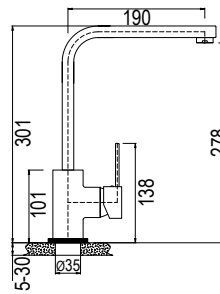

STATUTE SQUARE

DESIGN RANGE

STATUTE SQUARE SHOWER OR BATH MIXER

CODE: SL100ST

6009660125843

STATUTE SQUARE SHOWER OR BATH MIXER WITH DIVERTER

CODE: SL105ST

6009660125850

STATUTE SQUARE SINK MIXER DECK TYPE OVERSPOUT

CODE: SL300ST

6009660125829

STATUTE SQUARE SINK MIXER WALL TYPE

CODE: SL210ST

6009660125812

STATUTE SQUARE BASIN MIXER LONG BODY SWIVEL

CODE: SL220STLS