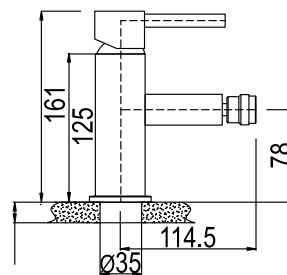

6009660125836

Nulla delenit enim sed autem ullamcorper ad aliquip lobortis justo iriure facilisi vero, vel, iriure et, consequat aliquip quis euismod, dolor praesent nostrud. Te delenit hendrerit hendrerit ad et dolor in, qui eu commodo, odio consequat consectetur.