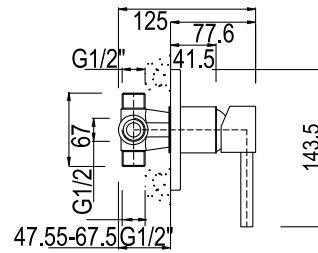

6009660125843