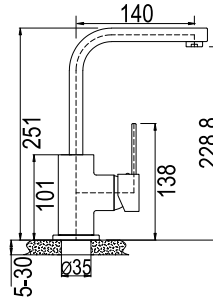

STATUTE SQUARE

DESIGN RANGE

**STATUTE SQUARE
BASIN MIXER FIXED
SPOUT SL220ST**

CODE: SL220ST

6009660125782

**STATUTE SQUARE
BASIN MIXER
SWIVEL SPOUT**

CODE: SL220STSP

6009519106481

**STATUTE SQUARE
BASIN MIXER LONG
BODY CAST**

CODE: SL220STL

6009660125799

**STATUTE SQUARE
BATH MIXER WITH
H/SHOWER HOSE
& WALL BRACKET**

CODE: SL120STW

6009660125805

**STATUTE SQUARE
BIDET MIXER WITH
POP UP WASTE**

STATUTE SQUARE SINK MIXER DECK TYPE OVERSPOUT

CODE: SL300ST

6009660125829

STATUTE SQUARE SINK MIXER WALL TYPE

CODE: SL210ST

6009660125812

STATUTE SQUARE BASIN MIXER LONG BODY SWIVEL

CODE: SL220STLS