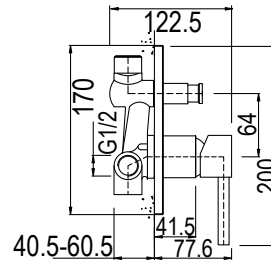

STATUTE SQUARE

DESIGN RANGE

STATUTE SQUARE SHOWER OR BATH MIXER

CODE: SL100ST

6009660125843

STATUTE SQUARE SHOWER OR BATH MIXER WITH DIVERTER

CODE: SL105ST

6009660125850

STATUTE SQUARE SINK MIXER DECK TYPE OVERSPOUT

CODE: SL300ST

6009660125829

STATUTE SQUARE SINK MIXER WALL TYPE

CODE: SL210ST

6009660125812

STATUTE SQUARE BASIN MIXER LONG BODY SWIVEL

CODE: SL220STLS