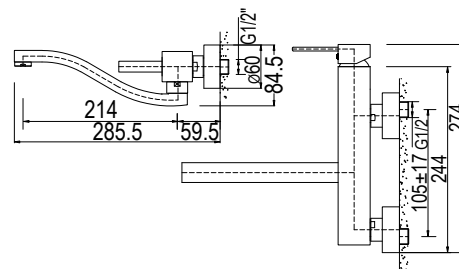

STATUTE SQUARE

DESIGN RANGE

STATUTE SQUARE SHOWER OR BATH MIXER

CODE: SL100ST

6009660125843

STATUTE SQUARE SHOWER OR BATH MIXER WITH DIVERTER

CODE: SL105ST

6009660125850

STATUTE SQUARE SINK MIXER DECK TYPE OVERSPOUT

CODE: SL300ST

6009660125829

STATUTE SQUARE SINK MIXER WALL TYPE

CODE: SL210ST

6009660125812

STATUTE SQUARE BASIN MIXER LONG BODY SWIVEL

CODE: SL220STLS