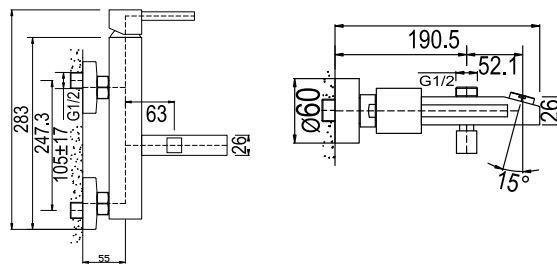

STATUTE SQUARE

DESIGN RANGE

**STATUTE SQUARE
BASIN MIXER FIXED
SPOUT SL220ST**

CODE: SL220ST

6009660125782

**STATUTE SQUARE
BASIN MIXER
SWIVEL SPOUT**

CODE: SL220STSP

6009519106481

**STATUTE SQUARE
BASIN MIXER LONG
BODY CAST**

CODE: SL220STL

6009660125799

**STATUTE SQUARE
BATH MIXER WITH
H/SHOWER HOSE
& WALL BRACKET**

CODE: SL120STW

6009660125805

**STATUTE SQUARE
BIDET MIXER WITH
POP UP WASTE**