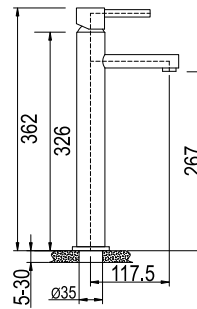

STATUTE SQUARE

DESIGN RANGE

**STATUTE SQUARE
BASIN MIXER FIXED
SPOUT SL220ST**

CODE: SL220ST

6009660125782

**STATUTE SQUARE
BASIN MIXER
SWIVEL SPOUT**

CODE: SL220STSP

6009519106481

**STATUTE SQUARE
BASIN MIXER LONG
BODY CAST**

CODE: SL220STL

6009660125799

**STATUTE SQUARE
BATH MIXER WITH
H/SHOWER HOSE
& WALL BRACKET**

CODE: SL120STW

6009660125805

**STATUTE SQUARE
BIDET MIXER WITH
POP UP WASTE**

STATUTE SQUARE

DESIGN RANGE

STATUTE SQUARE SHOWER OR BATH MIXER

CODE: SL100ST

6009660125843

STATUTE SQUARE SHOWER OR BATH MIXER WITH DIVERTER

CODE: SL105ST

6009660125850

STATUTE SQUARE SINK MIXER DECK TYPE OVERSPOUT

CODE: SL300ST

6009660125829

STATUTE SQUARE SINK MIXER WALL TYPE

CODE: SL210ST

6009660125812

STATUTE SQUARE BASIN MIXER LONG BODY SWIVEL

CODE: SL220STLS